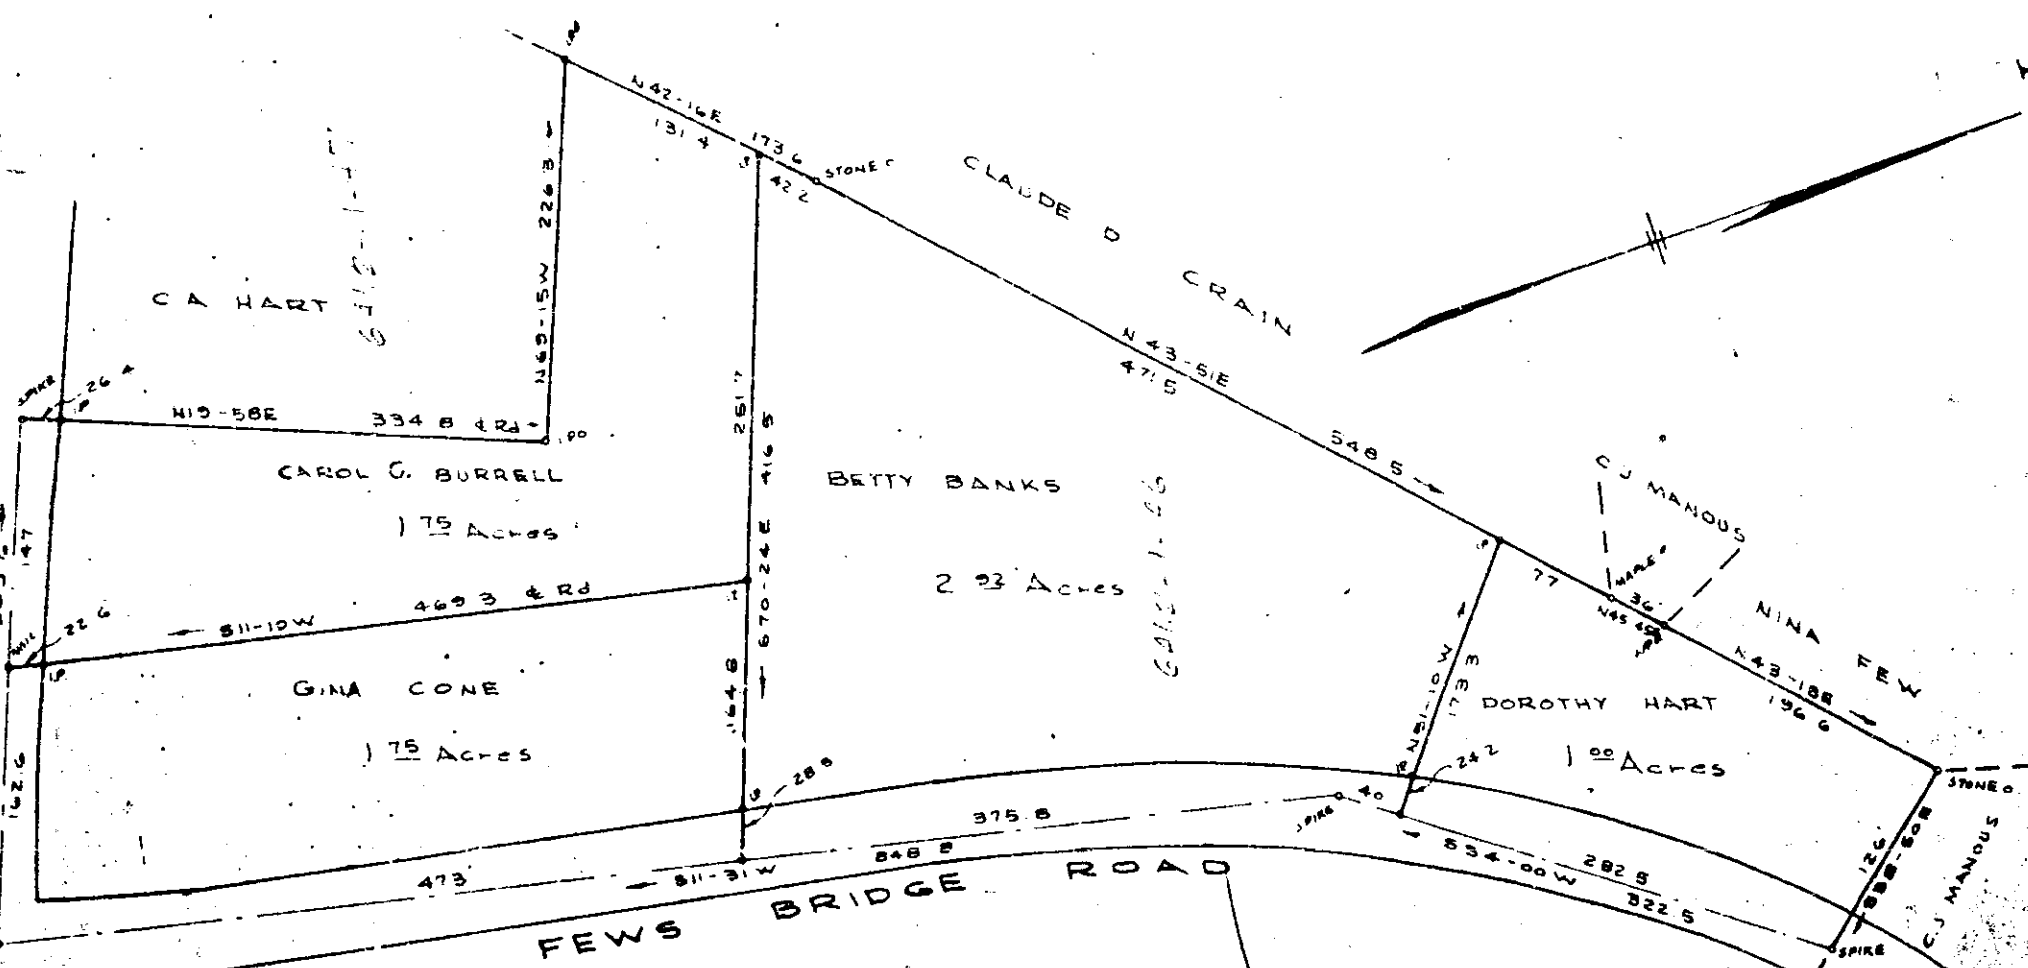

# Plat Book SSS Page 413

SSS-413

GROCE MEADOW RD.

photo  
1.00

PROPERTY OF  
**LETTIE MAE COSTER**  
 GREENVILLE, CO. S.C.  
 SCALE 1" = 100' MAR 19, 1971

29074  
 JUN 2 - 1971

Recorded June 2, 1971  
 OLLIE FARNsworth #29074  
 P.M.C.